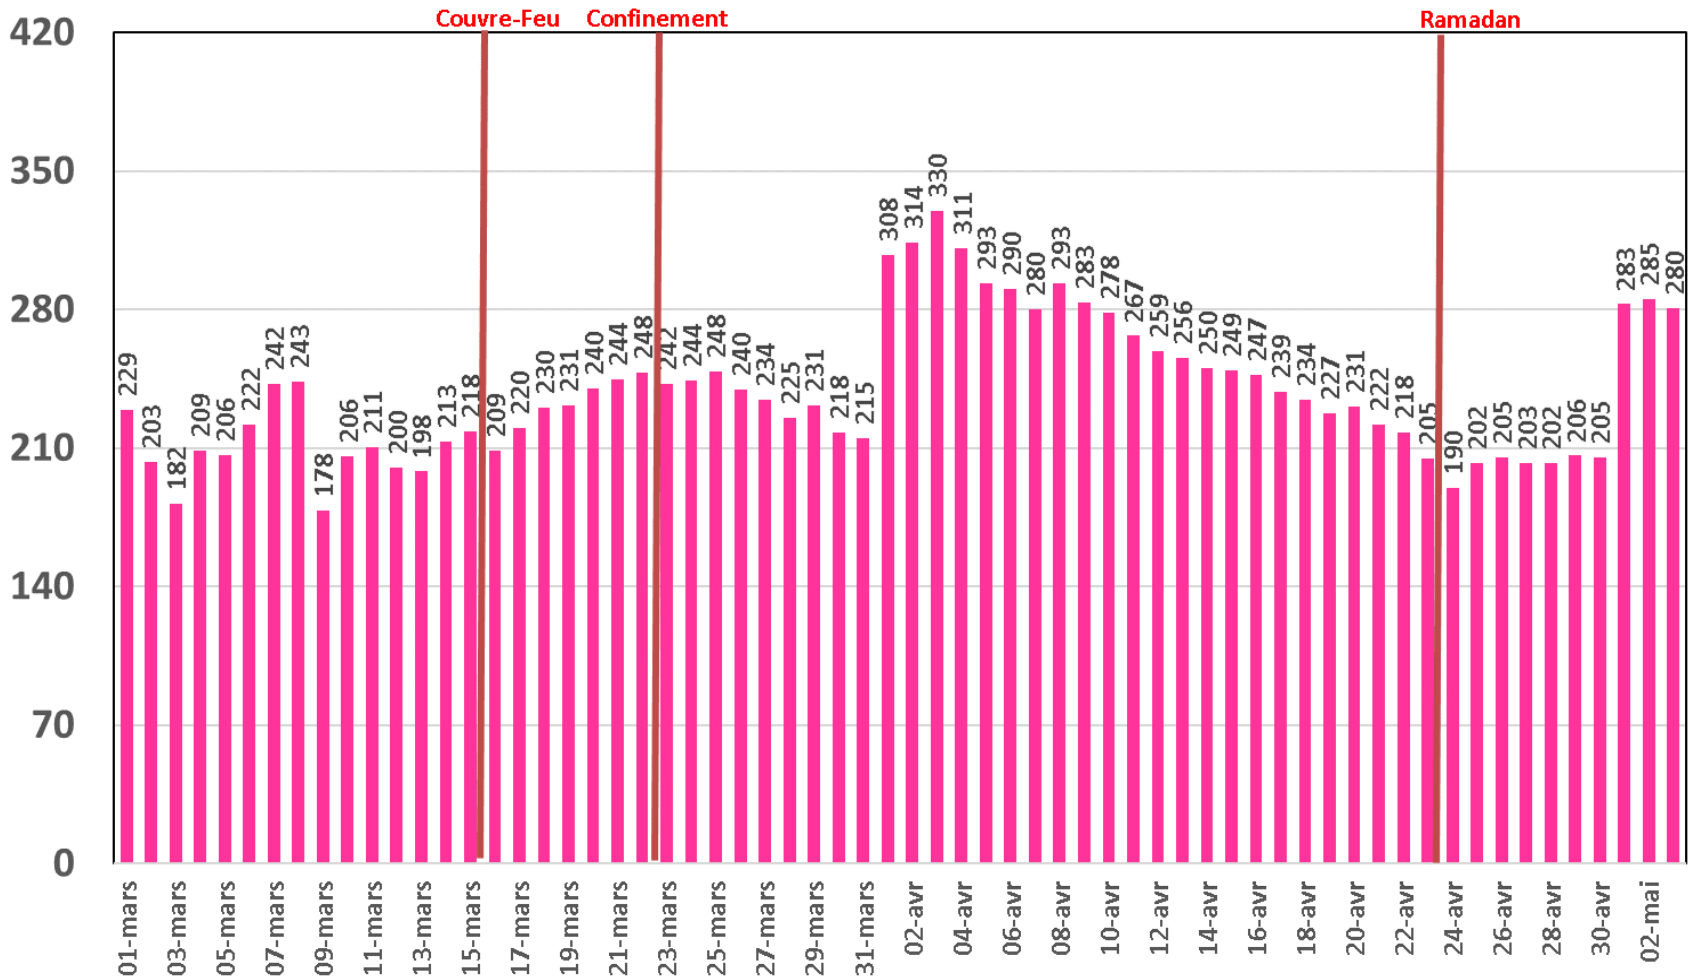

Trafic Data Mobile sur Clés 3G/4G

Trafic Data Mobile sur Clés 3G/4G (To)